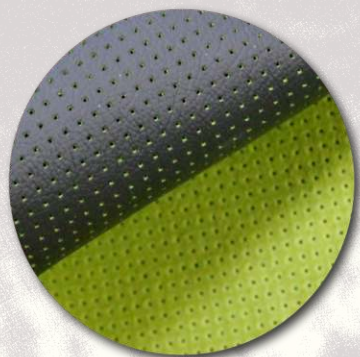

PEWTER
(matches Ash)

OATMEAL
(matches Ivory)

PALOMINO
(matches Tan)

MARASCHINO
(matches Red)

Tuscany turns luxury into decadence. This is our softest leather ever, and despite its rich, supple finish, Tuscany still meets the highest standards of automotive durability. We offer matches for our most popular standard colors.

Barracuda

SQUARE PERFORATED DUO-TONE LEATHER

When you just want a hint of color, maybe to tie the exterior color of your vehicle to the interior, let a little peek through the square perforation of **Barracuda** from the specially-dyed underside of our Premium leather.