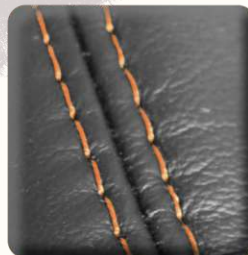

CONTRAST STITCHING