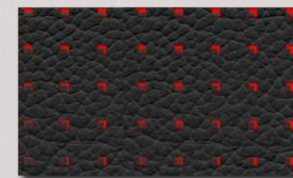

PEWTER
(matches Ash)

OATMEAL
(matches Ivory)

PALOMINO
(matches Tan)

MARASCHINO
(matches Red)

Tuscany turns luxury into decadence. This is our softest leather ever, and despite its rich, supple finish, Tuscany still meets the highest standards of automotive durability. We offer matches for our most popular standard colors.

Barracuda

SQUARE PERFORATED DUO-TONE LEATHER

When you just want a hint of color, maybe to tie the exterior color of your vehicle to the interior, let a little peek through the square perforation of **Barracuda** from the specially-dyed underside of our Premium leather.

BARRACUDA YELLOW

BARRACUDA GREEN

BARRACUDA RED

BARRACUDA ORANGE

BARRACUDA BLUE

BARRACUDA CHARCOAL

BARRACUDA FLINT

B. ALABASTER/JAVA