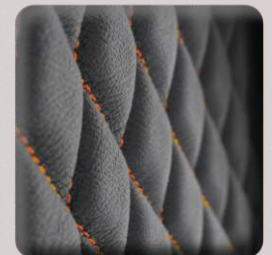

CONTRAST STITCHING

PIPING

PERFORATION

TekStitch*

katzkin[®] *AUTOMOTIVE LEATHER*

Katzkin Premium Leather is engineered to meet and, in most cases, exceed the specifications of OEM quality leather. Each hide is hand inspected to ensure no defects ever make it into a finished interior. And with 65 unique colors to choose from, your options are virtually limitless.